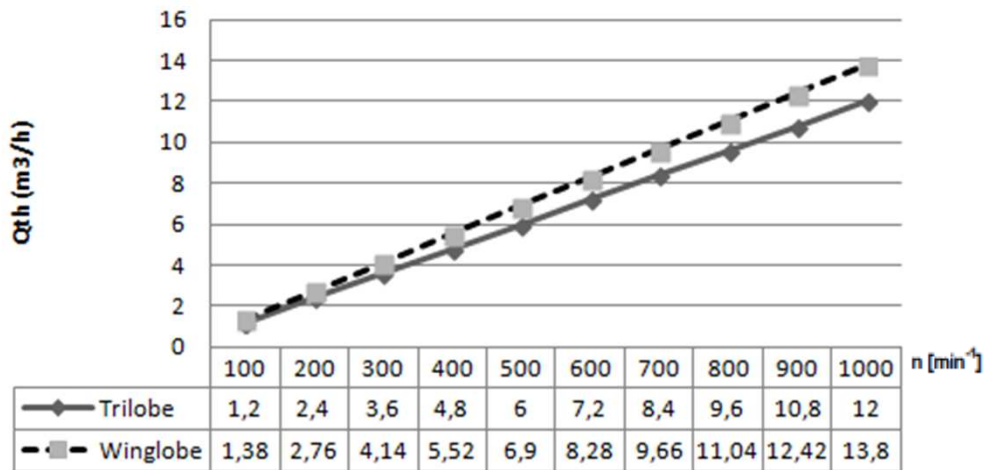

# PERFORMANCE CURVES LOBE PUMP

—— trilobe  
 - - - - winglobe