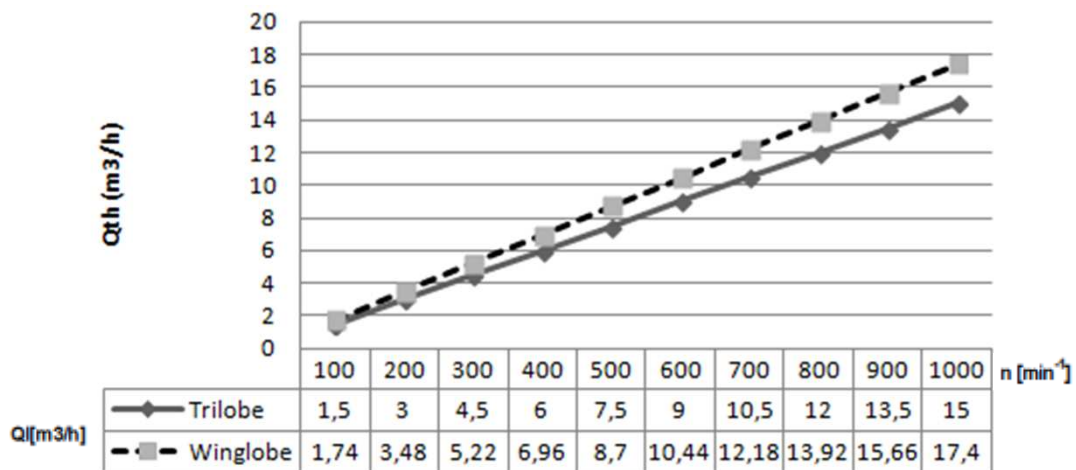

PERFORMANCE CURVES LOBE PUMP

—— trilobe
 - - - - winglobe

PERFORMANCE CURVES LOBE PUMP

—— trilobe
 - - - - winglobe