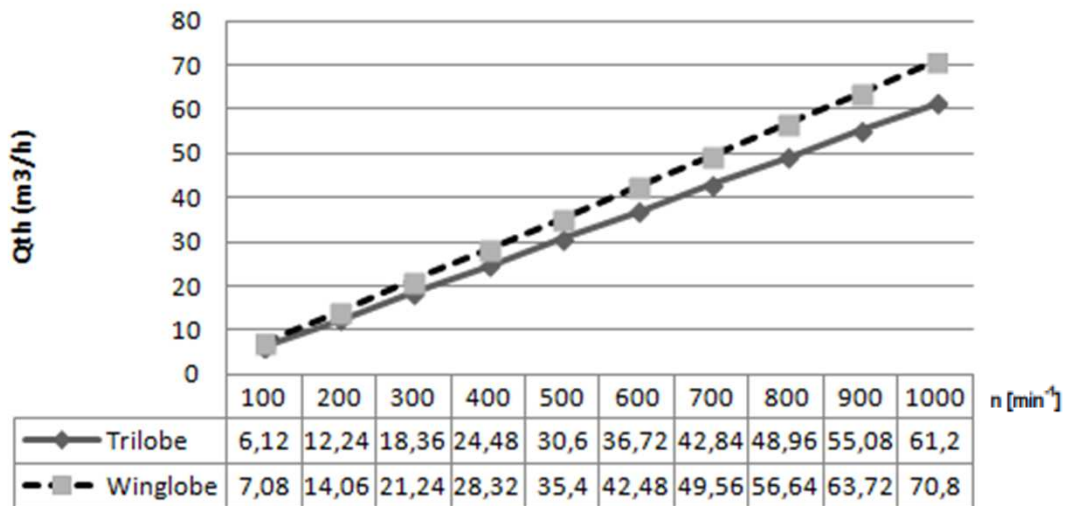

PERFORMANCE CURVES LOBE PUMP

PERFORMANCE CURVES LOBE PUMP

— trilobe
 - - - - winglobe