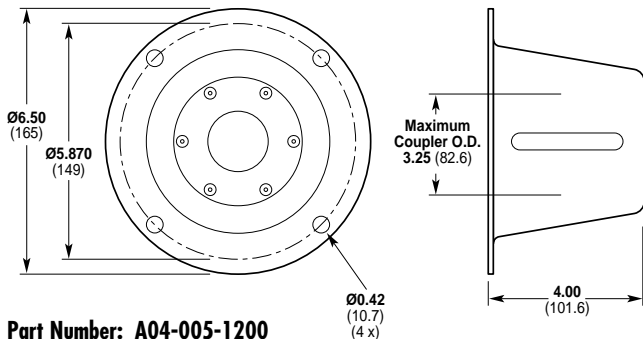

Pump/Motor Adapters

D-10 Pump/Motor Adapters

A04-001-1200

For D-10 models for use with 56C, 143TC and 145TC frame motors.

F-22 Pump/Motor Adapter

Part Number: A04-005-1200

For F-21 and F-22 models for use with 56C, 143TC and 145TC frame motors.

A04-002-1200

For D-10 models for use with 182TC, 184TC, 213TC and 215TC frame motors.

D-03/D-04 Pump/Motor Adapter

Part Number: A04-001-1202

For D-03 and D-04 models for use with 56C, 143TC and 145TC frame motors.

Part Number: A04-002-1202

For D-03 and D-04 models for use with 182TC, 184TC, 213TC and 215TC frame motors.

D-15/17 Pump/Motor Adapters

A04-041-1200

For D-15/17 models for use with 182TC, 184TC, 213TC, 215TC, 254TC and 256TC frame motors.

A04-041-1202

For D-15/17 models for use with 284TC and 286TC frame motors.