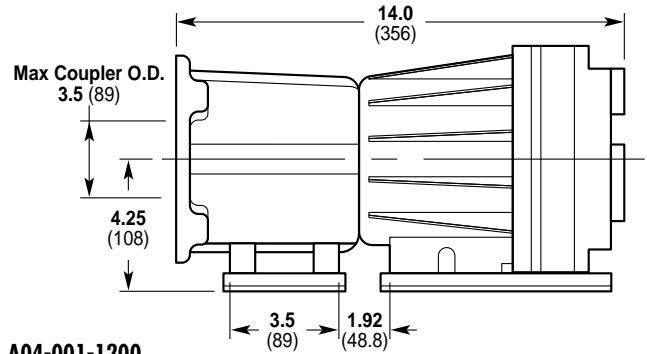

Pump/Motor Adapters

D-10 Pump/Motor Adapters

A04-001-1200

For D-10 models for use with 56C, 143TC and 145TC frame motors.

F-22 Pump/Motor Adapter

Part Number: A04-005-1200

For F-21 and F-22 models for use with 56C, 143TC and 145TC frame motors.

A04-002-1200

For D-10 models for use with 182TC, 184TC, 213TC and 215TC frame motors.

D-03/D-04 Pump/Motor Adapter

Part Number: A04-001-1202

For D-03 and D-04 models for use with 56C, 143TC and 145TC frame motors.

Part Number: A04-002-1202

For D-03 and D-04 models for use with 182TC, 184TC, 213TC and 215TC frame motors.

D-15/17 Pump/Motor Adapters

A04-041-1200

For D-15/17 models for use with 182TC, 184TC, 213TC, 215TC, 254TC and 256TC frame motors.

A04-041-1202

For D-15/17 models for use with 284TC and 286TC frame motors.