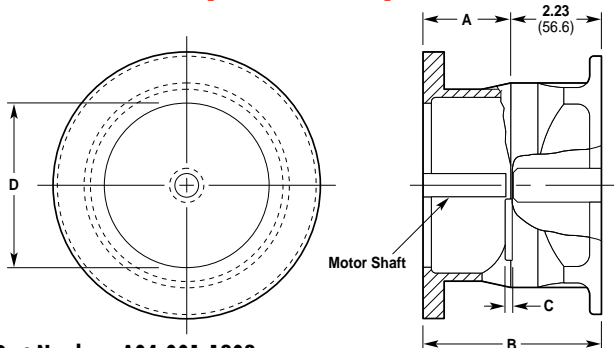

Pump/Motor Adapters

D-10 Pump/Motor Adapters

A04-001-1200

For D-10 models for use with 56C, 143TC and 145TC frame motors.

F-22 Pump/Motor Adapter

Part Number: A04-005-1200

For F-21 and F-22 models for use with 56C, 143TC and 145TC frame motors.

A04-002-1200

For D-10 models for use with 182TC, 184TC, 213TC and 215TC frame motors.

D-03/D-04 Pump/Motor Adapter

Part Number: A04-001-1202

For D-03 and D-04 models for use with 56C, 143TC and 145TC frame motors.

Part Number: A04-002-1202

For D-03 and D-04 models for use with 182TC, 184TC, 213TC and 215TC frame motors.

D-15/17 Pump/Motor Adapters

A04-041-1200

For D-15/17 models for use with 182TC, 184TC, 213TC, 215TC, 254TC and 256TC frame motors.