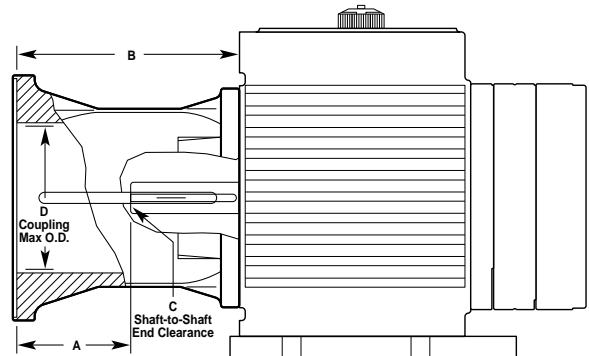

D-15/17 Pump/Motor Adapters

A04-041-1200

For D-15/17 models for use with 182TC, 184TC, 213TC, 215TC, 254TC and 256TC frame motors.

A04-041-1202

For D-15/17 models for use with 284TC and 286TC frame motors.