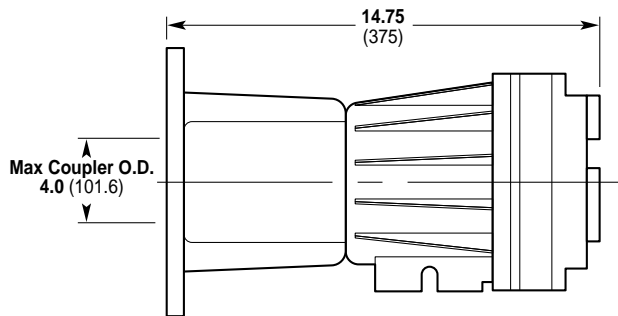

Pump/Motor Adapters

D-10 Pump/Motor Adapters

A04-001-1200

For D-10 models for use with 56C, 143TC and 145TC frame motors.

F-22 Pump/Motor Adapter

Part Number: A04-005-1200

For F-21 and F-22 models for use with 56C, 143TC and 145TC frame motors.

A04-002-1200

For D-10 models for use with 182TC, 184TC, 213TC and 215TC frame motors.

D-03/D-04 Pump/Motor Adapter

Part Number: A04-001-1202

For D-03 and D-04 models for use with 56C, 143TC and 145TC frame motors.

Part Number: A04-002-1202

For D-03 and D-04 models for use with 182TC, 184TC, 213TC and 215TC frame motors.

D-15/17 Pump/Motor Adapters

A04-041-1200

For D-15/17 models for use with 182TC, 184TC, 213TC, 215TC, 254TC and 256TC frame motors.