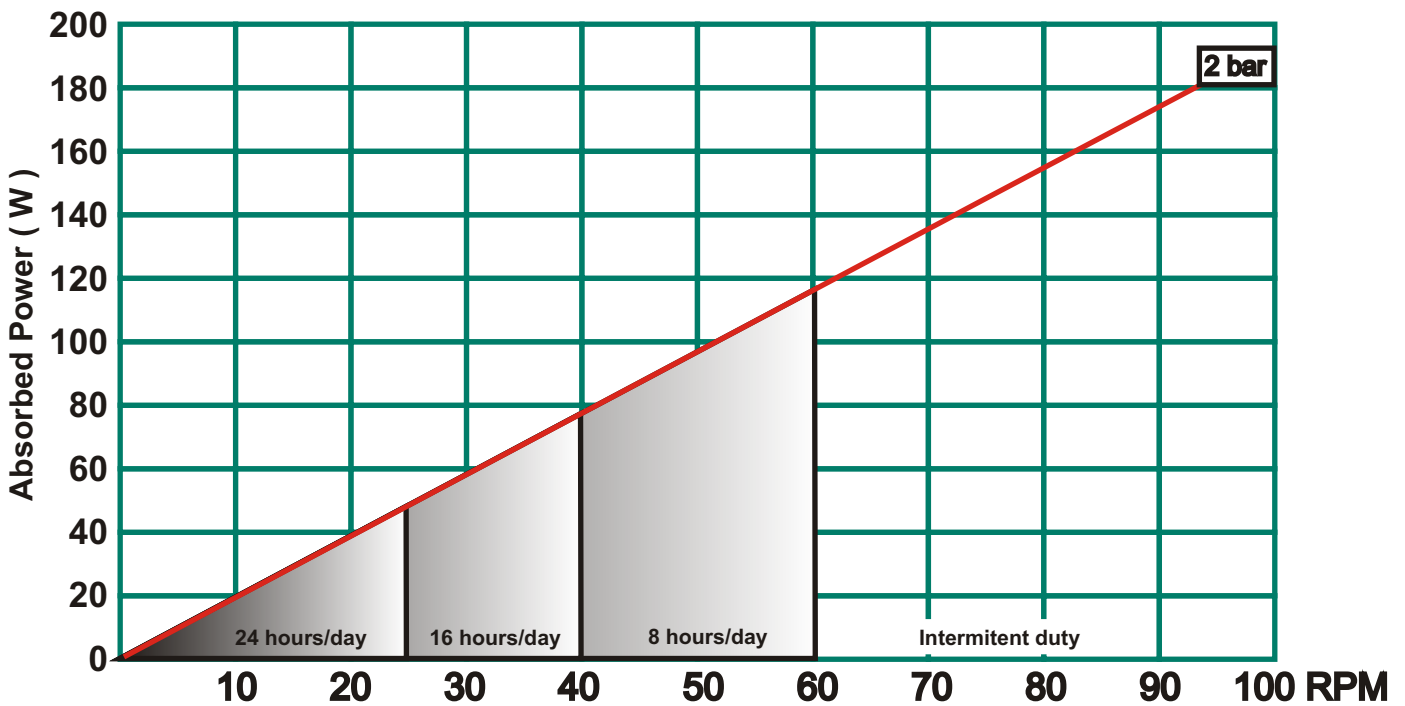

AMP19D Model

Performance curve

1.3.2.4 AMP-19D performance - 30/08/2013

Torque (Nm)

Pressure (bar)	Nominal Torque (Nm)
2	20