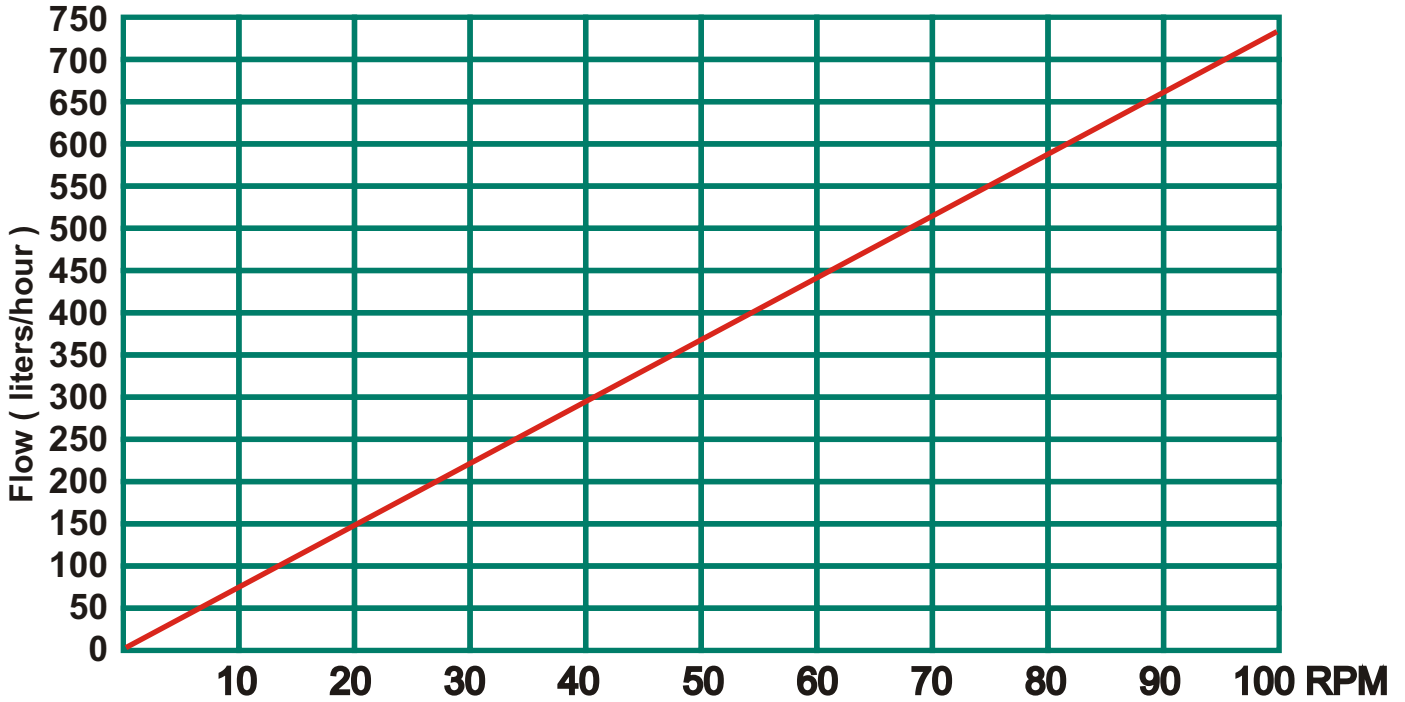

AMP19D Model

Performance curve

1.3.2.4 AMP-19D performance - 30/08/2013

Torque (Nm)

Pressure (bar)	Nominal Torque (Nm)
2	20