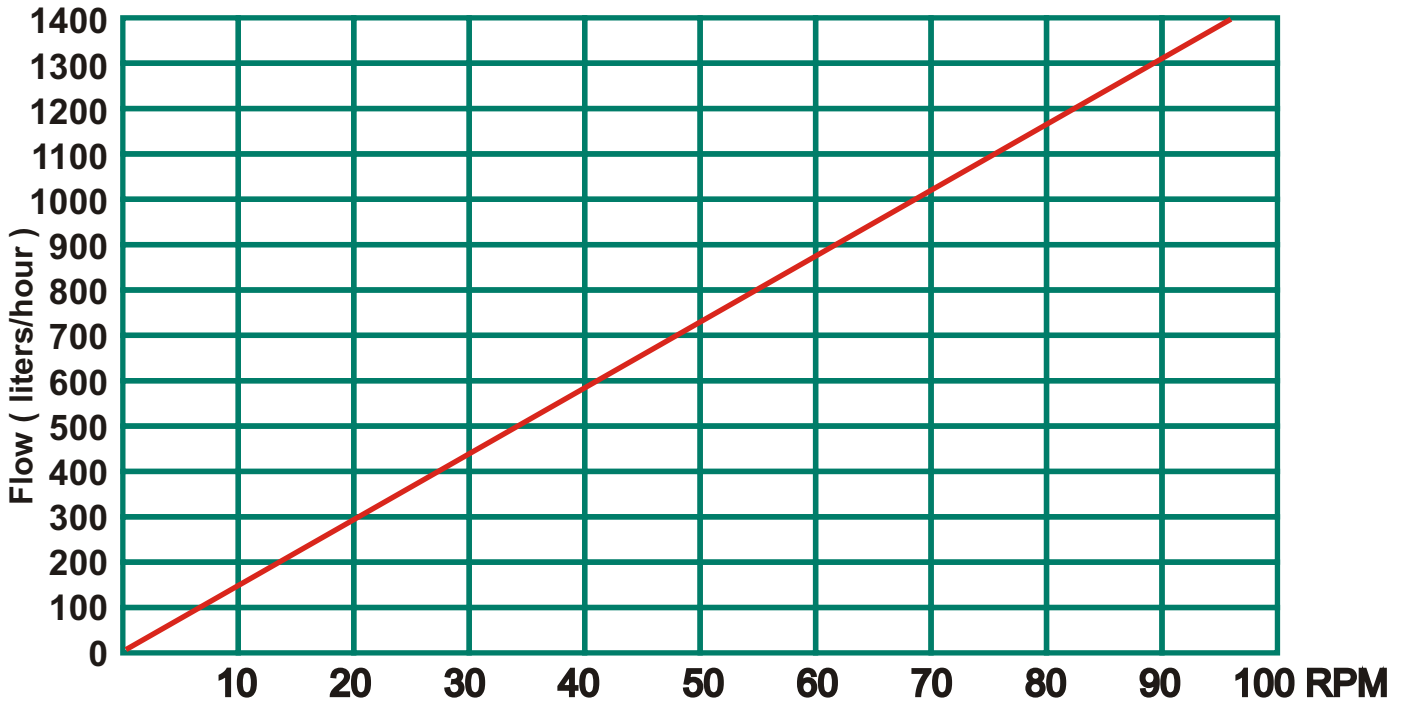

### AMP-22 Model

#### Performance curve

Pressure ( bar )	Nominal Torque ( Nm )
1	45
4	56
6	67
8	78