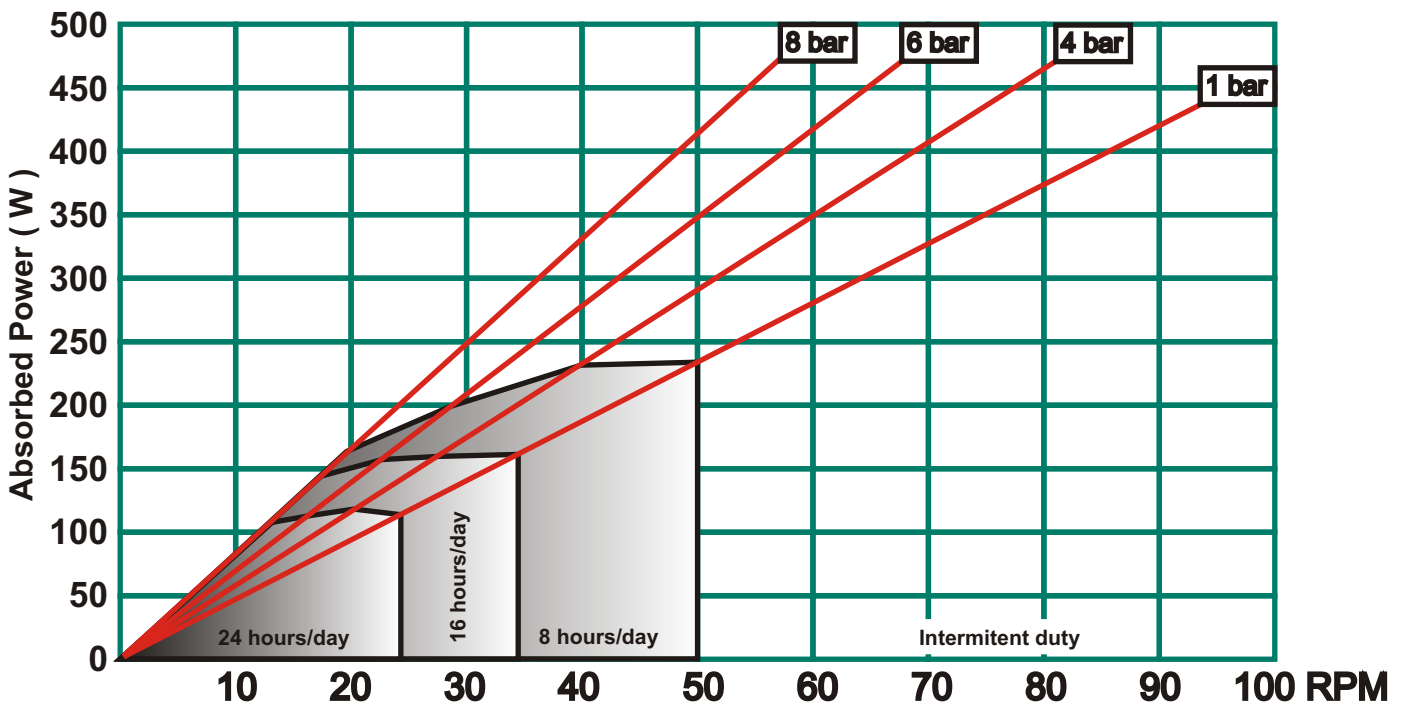

#### Performance curve

Pressure ( bar )	Nominal Torque ( Nm )
1	45
4	56
6	67
8	78