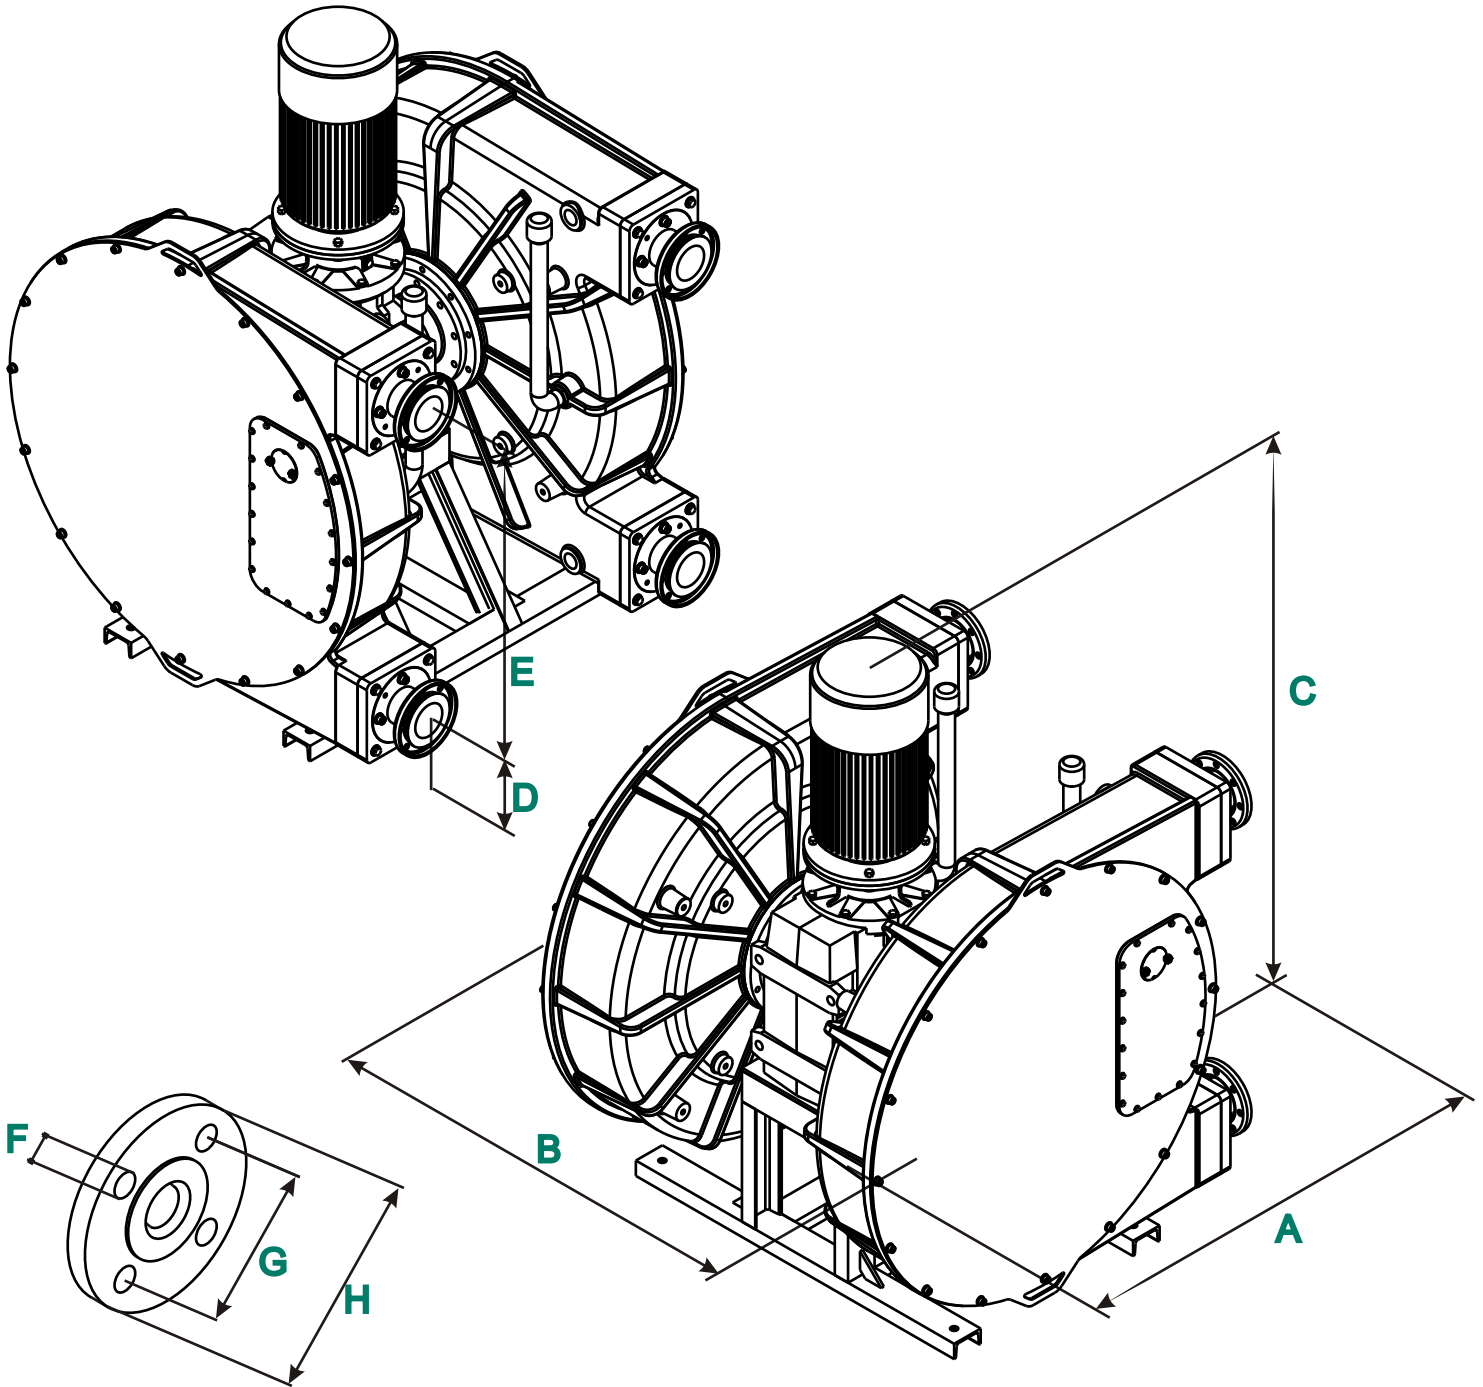

Industrial Peristaltic Pumps RBT-100 Duplex Model

**2xDIN FLANGE
DN-100**

A	B	C	D	E	F	G	H
1453	1244	1819*	252	1000	17,5	180	220

* To confirm according type and power driver.