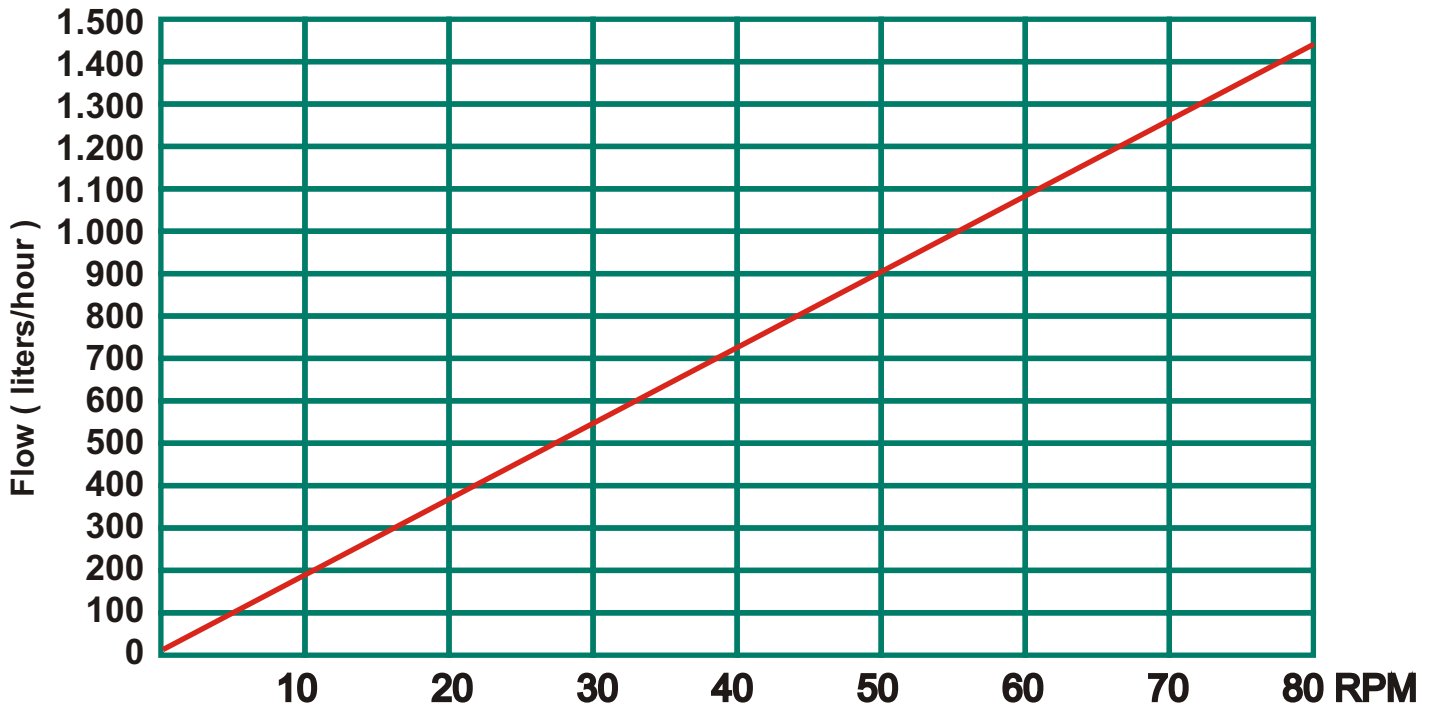

RBT-25B Model

Performance curve

Pressure (bar)	Nominal Torque (Nm)
Minimum starting torque	115
5	115
7,5	115
10	140
15	170