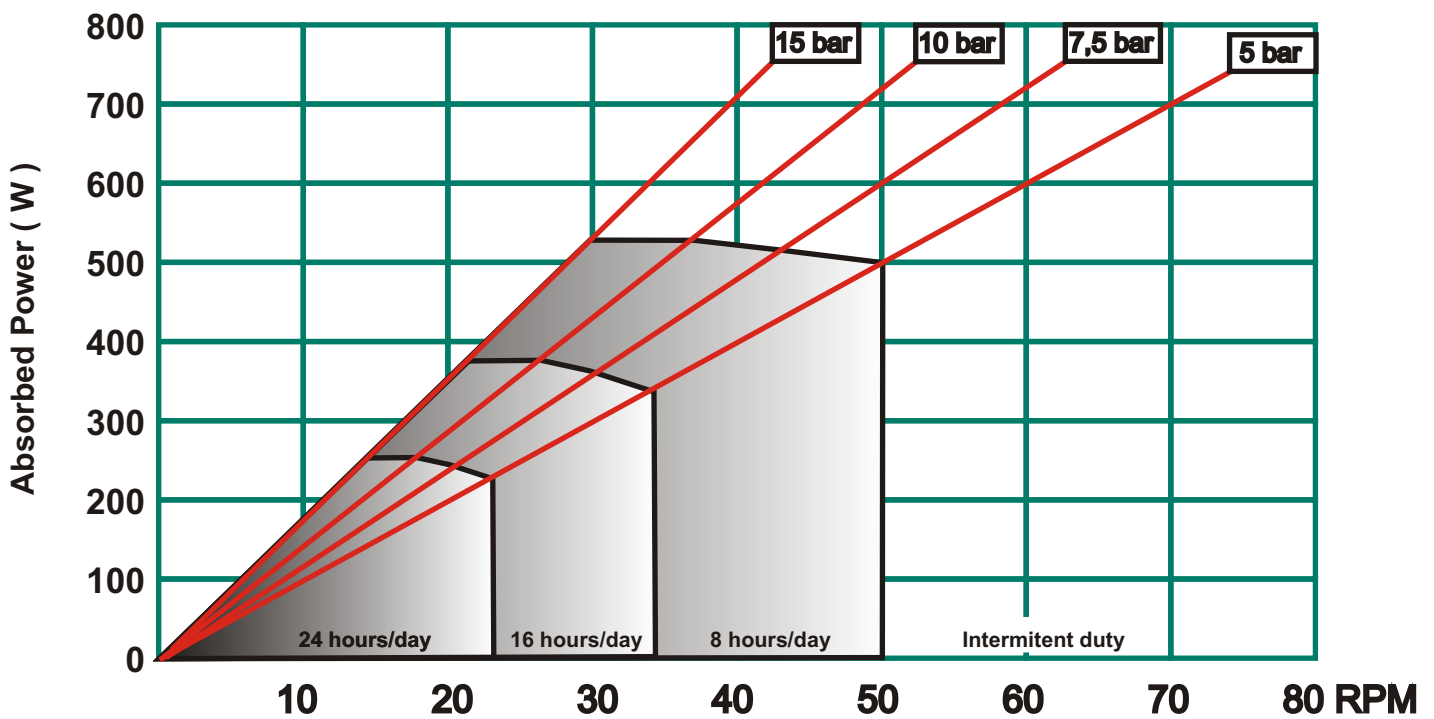

RBT-25B Model

Performance curve

Pressure (bar)	Nominal Torque (Nm)
Minimum starting torque	115
5	115
7,5	115
10	140
15	170