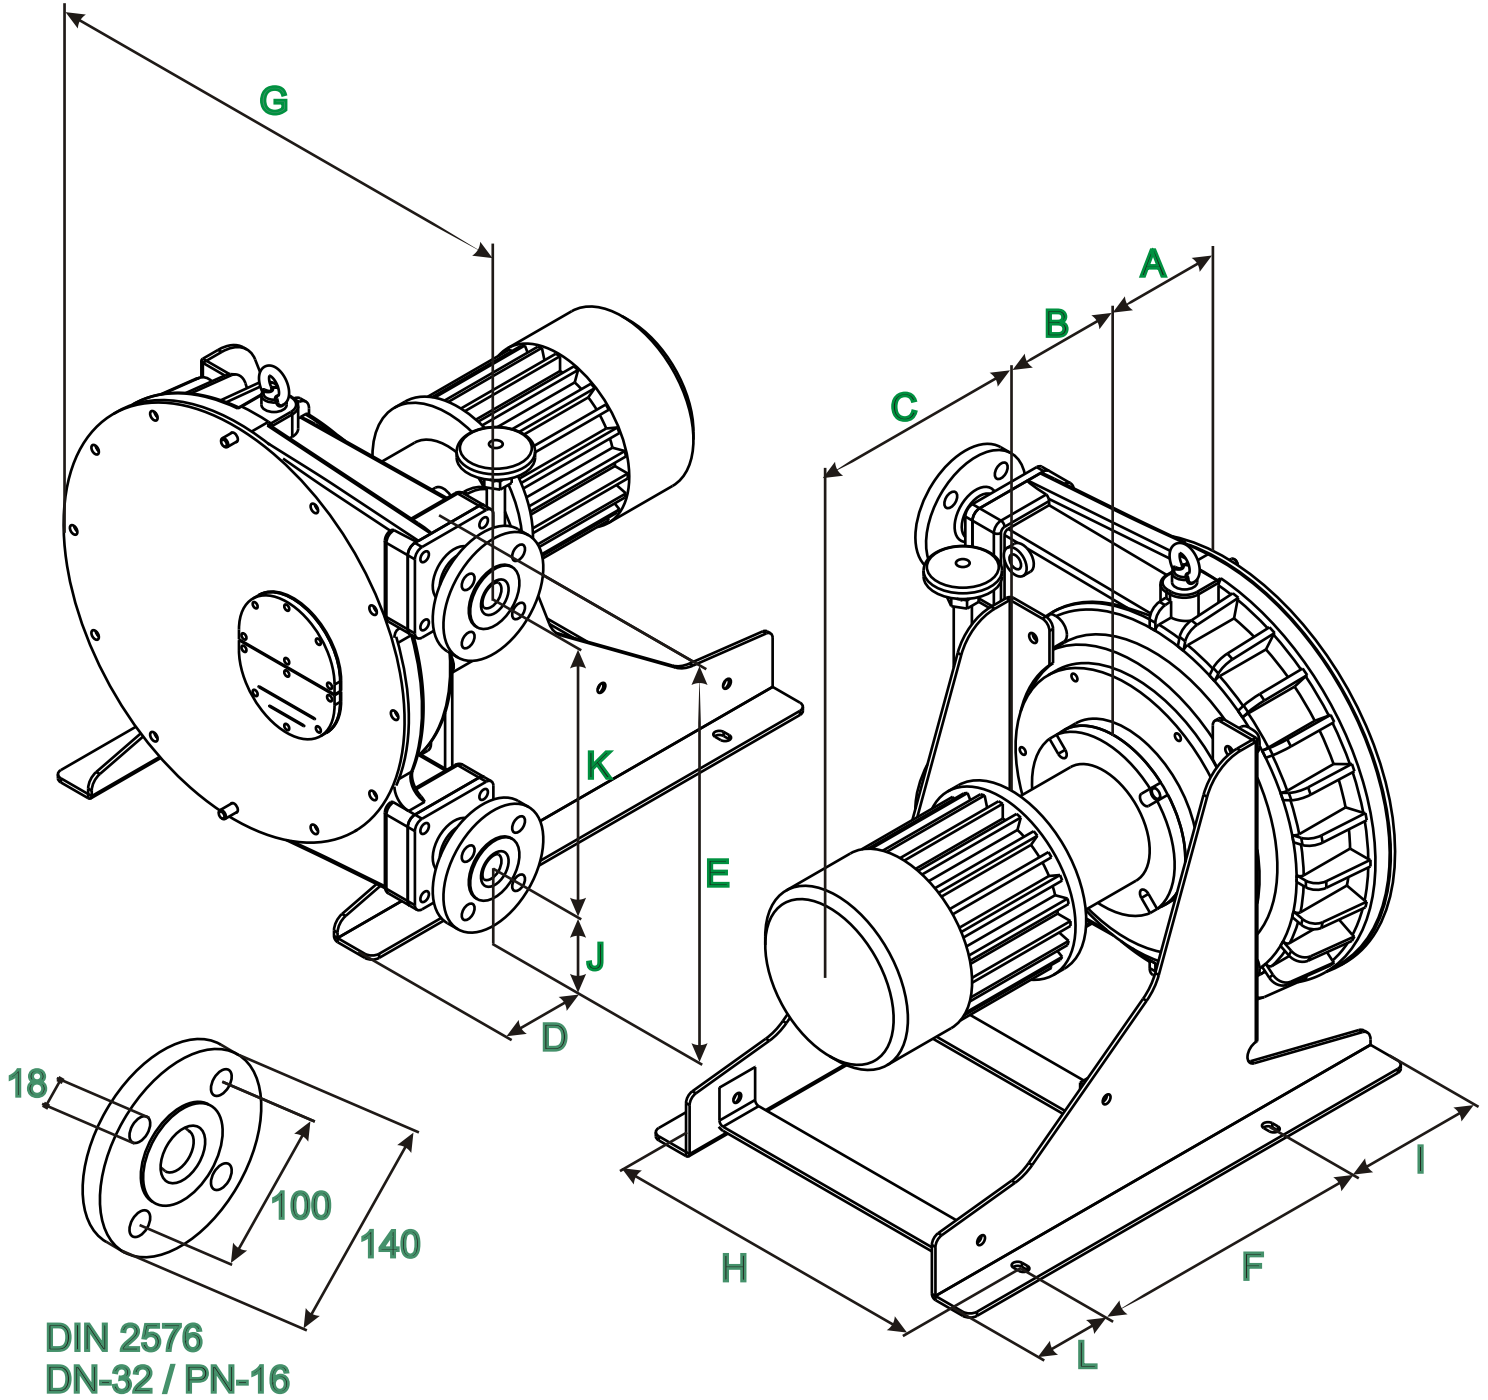

RBT-32B Model

1.4.4.2 RBT-32B dimensional drawing - 10/02/2014

A	B	C	D	E	F	G	H	I	J	K	L
135	250	290		613	345	552	385	170	130	330	95

* To confirm according type and power driver.