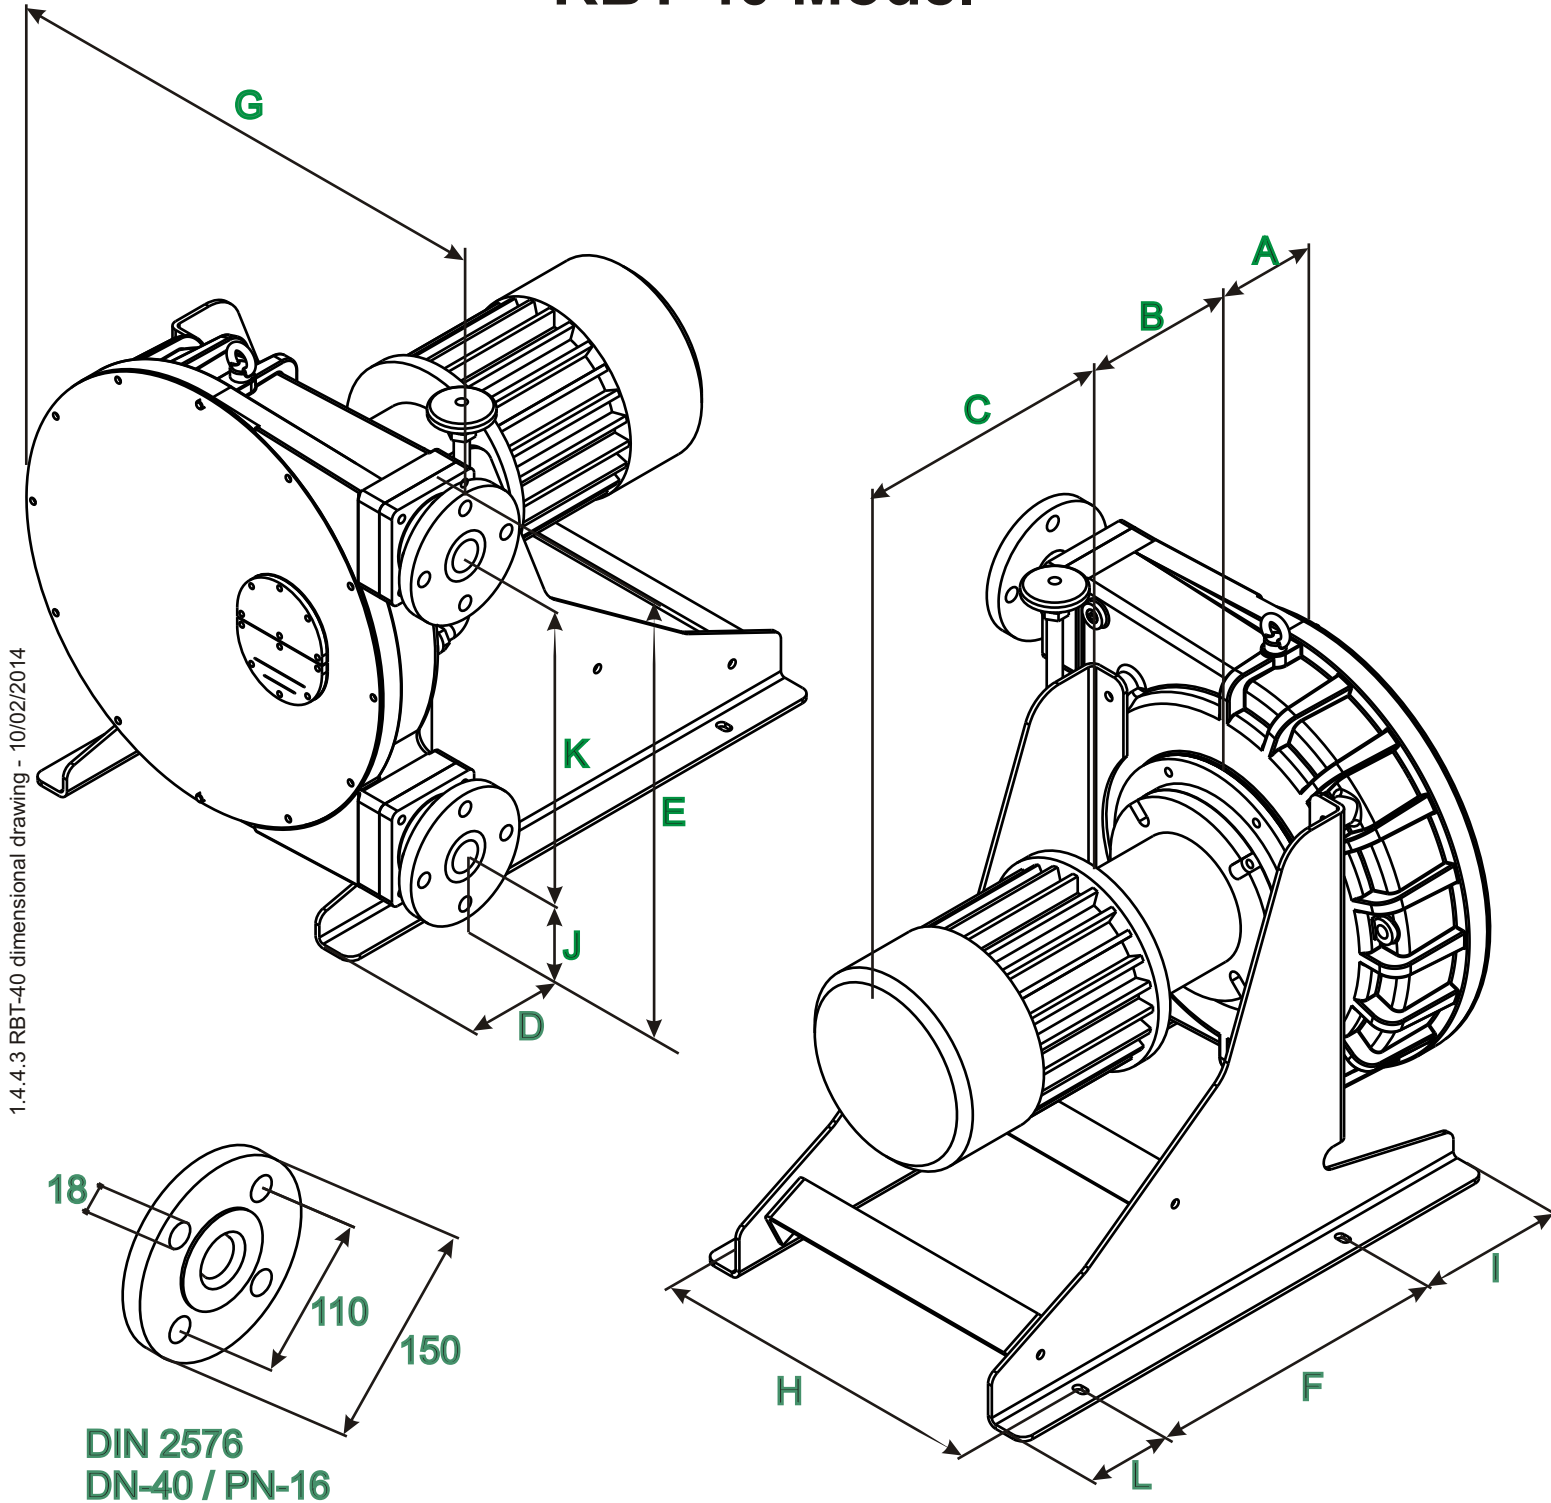

Industrial Peristaltic Pumps RBT-40 Model

A	B	C	D	E	F	G	H	I	J	K	L
151	*	*	79	645	415	633	456	200	159	412	115

* To confirm according type and power driver.