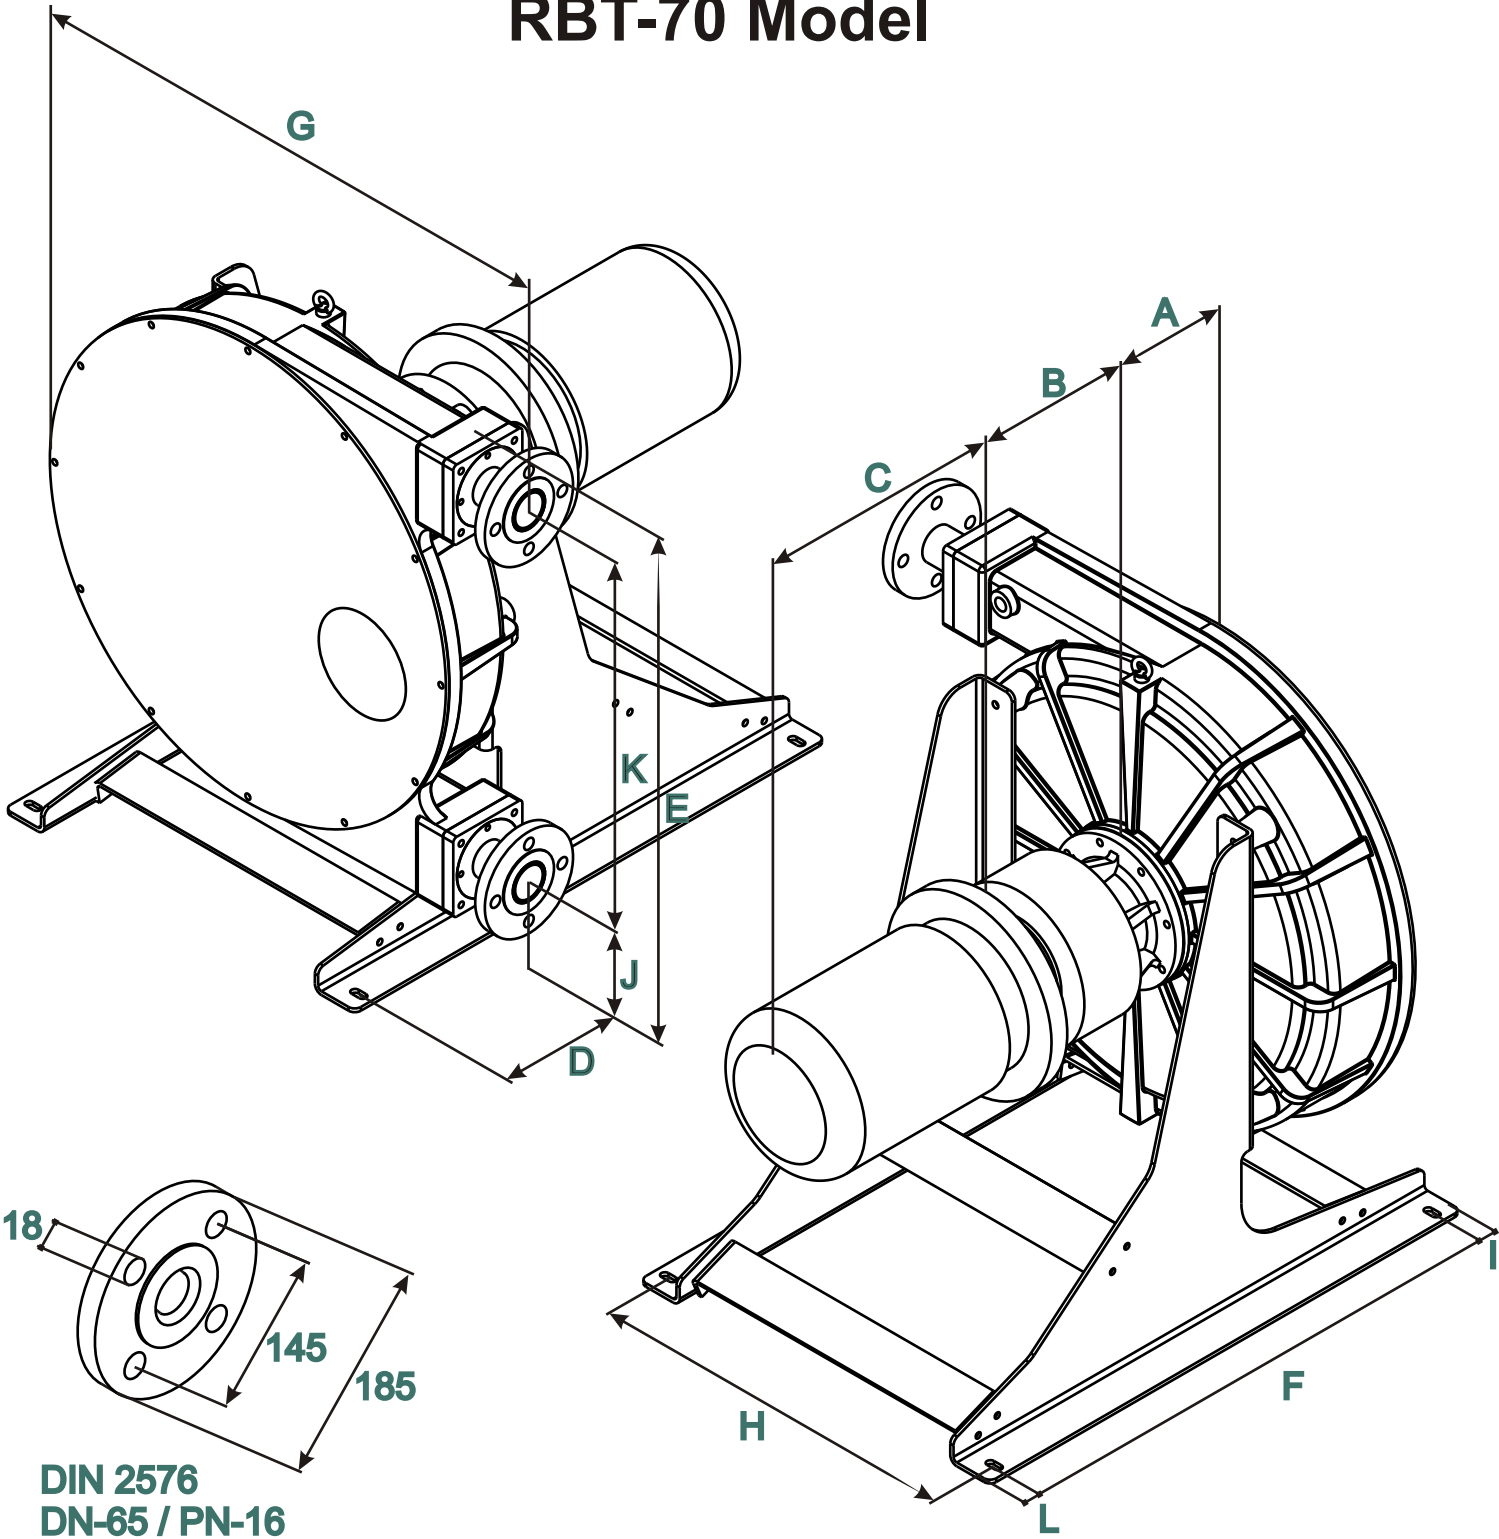

RBT-70 Model

1.4.4.5 RBT-70 dimensional drawing - 10/02/2014

DIN 2576
DN-65 / PN-16

A	B	C	D	E	F	G	H	I	J	K	L
215	*	*	250	1124	1065	1100	790	40	240	784	40

* To confirm according type and power driver.