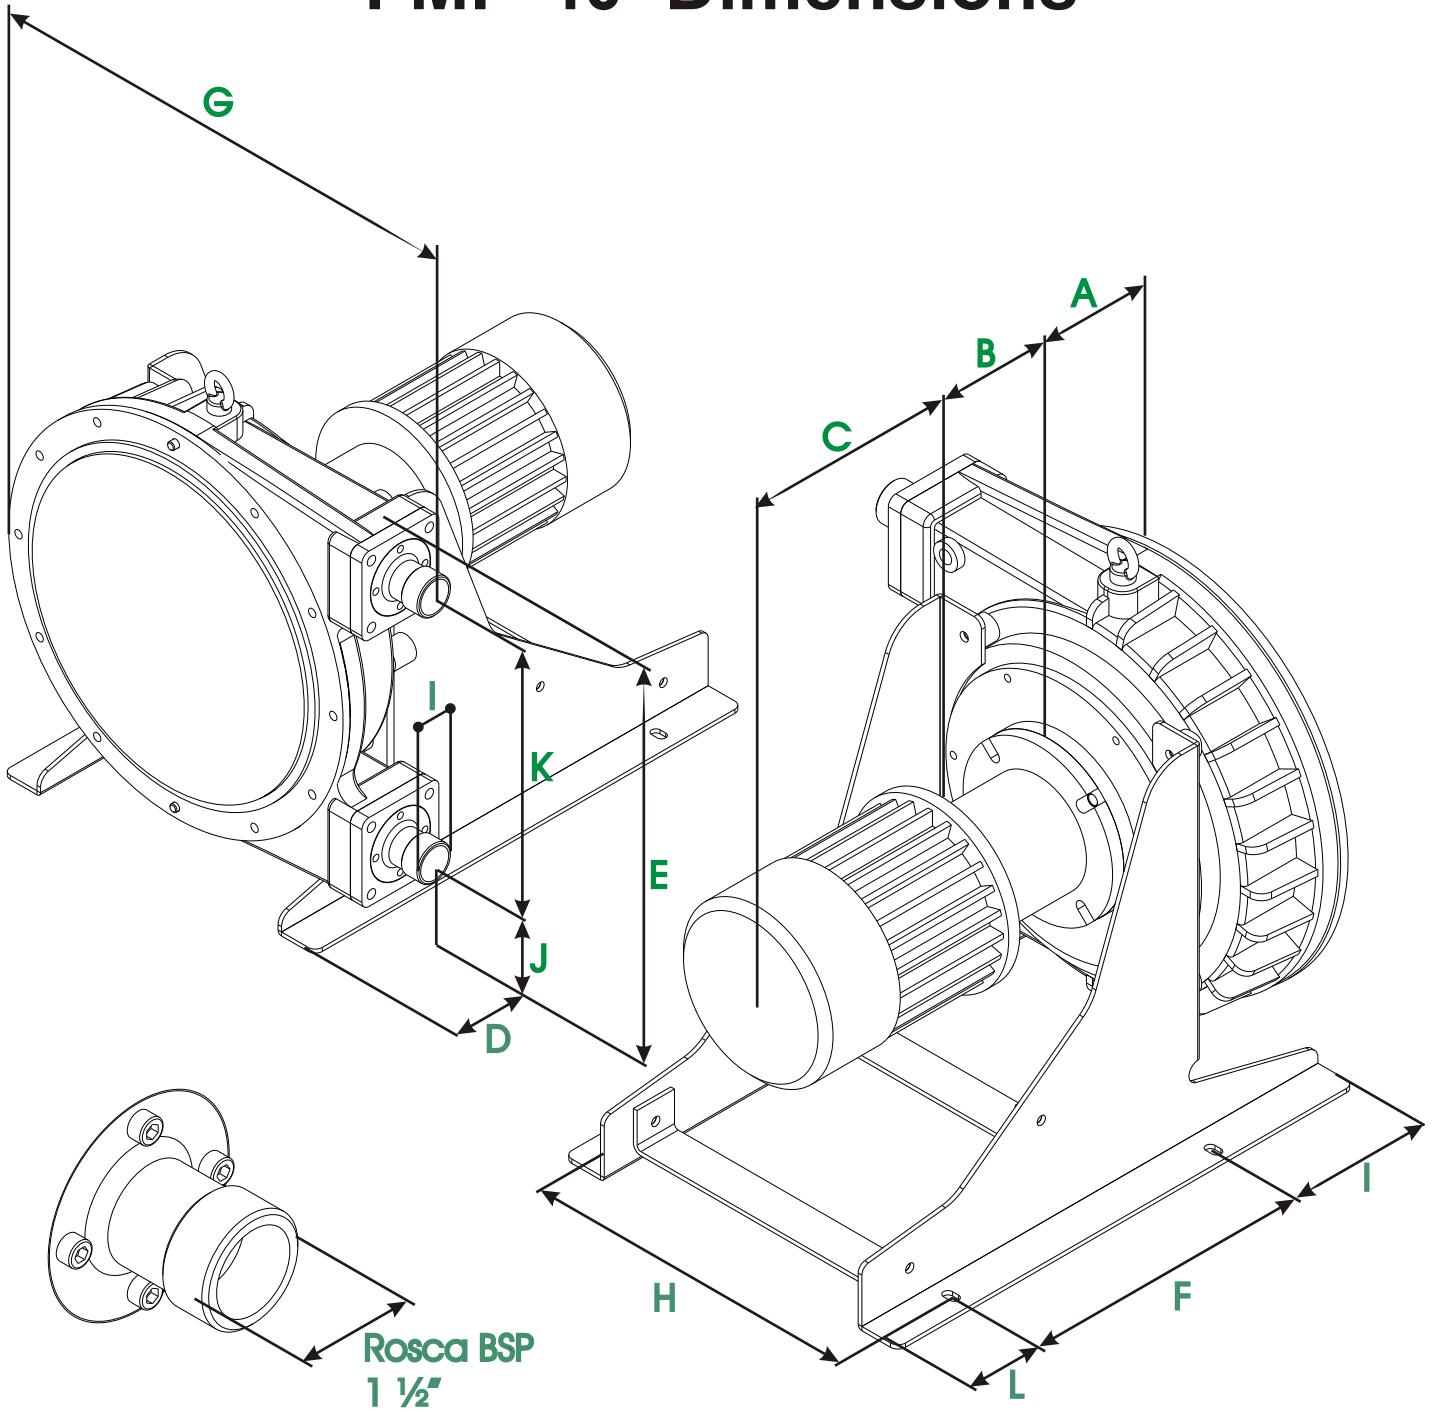

Industrial peristaltic Pumps

FMP-40 Dimensions

A	B	C	D	E	F	G	H	I	J	K	L
135	*	*		613	345	552	385	170	130	330	95

* To confirm according type and power driver.