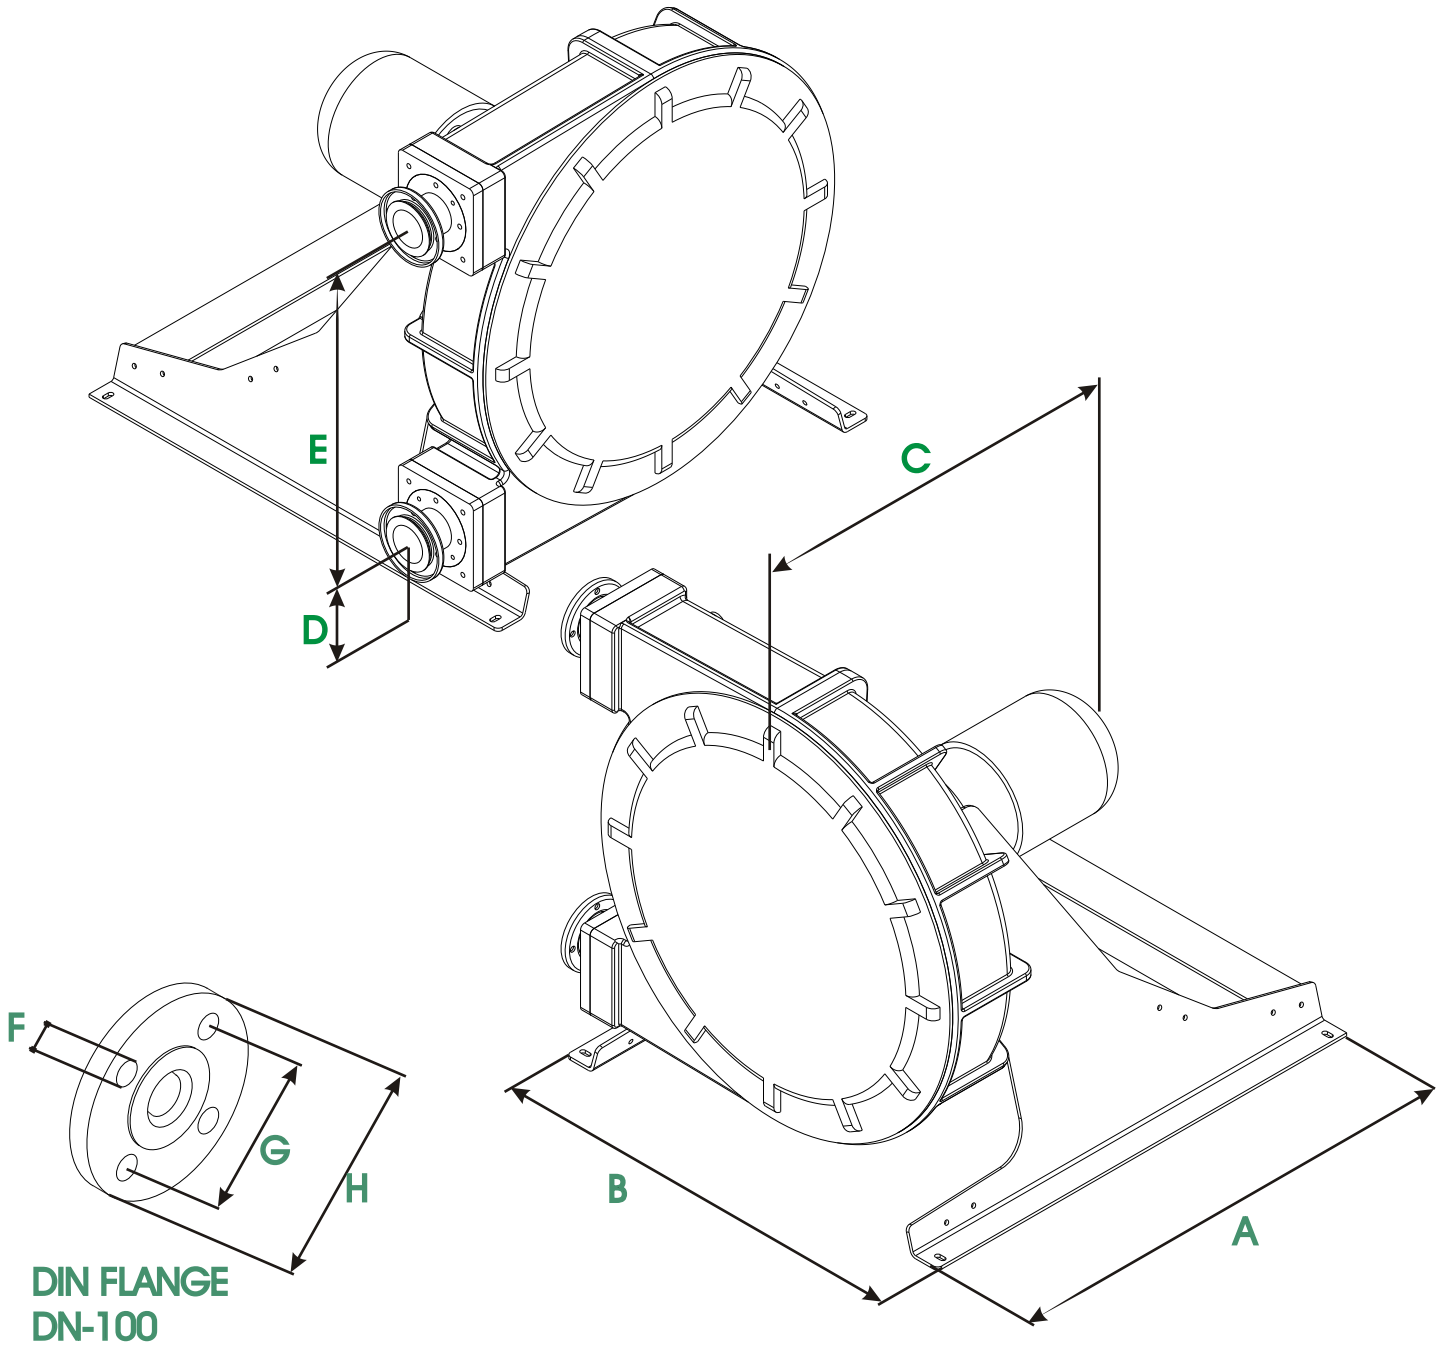

Industrial Peristaltic Pumps

RBT-100 Model

A	B	C	D	E	F	G	H
1500	1360	*	237	1000	17,5	180	220

* To confirm according type and power driver.