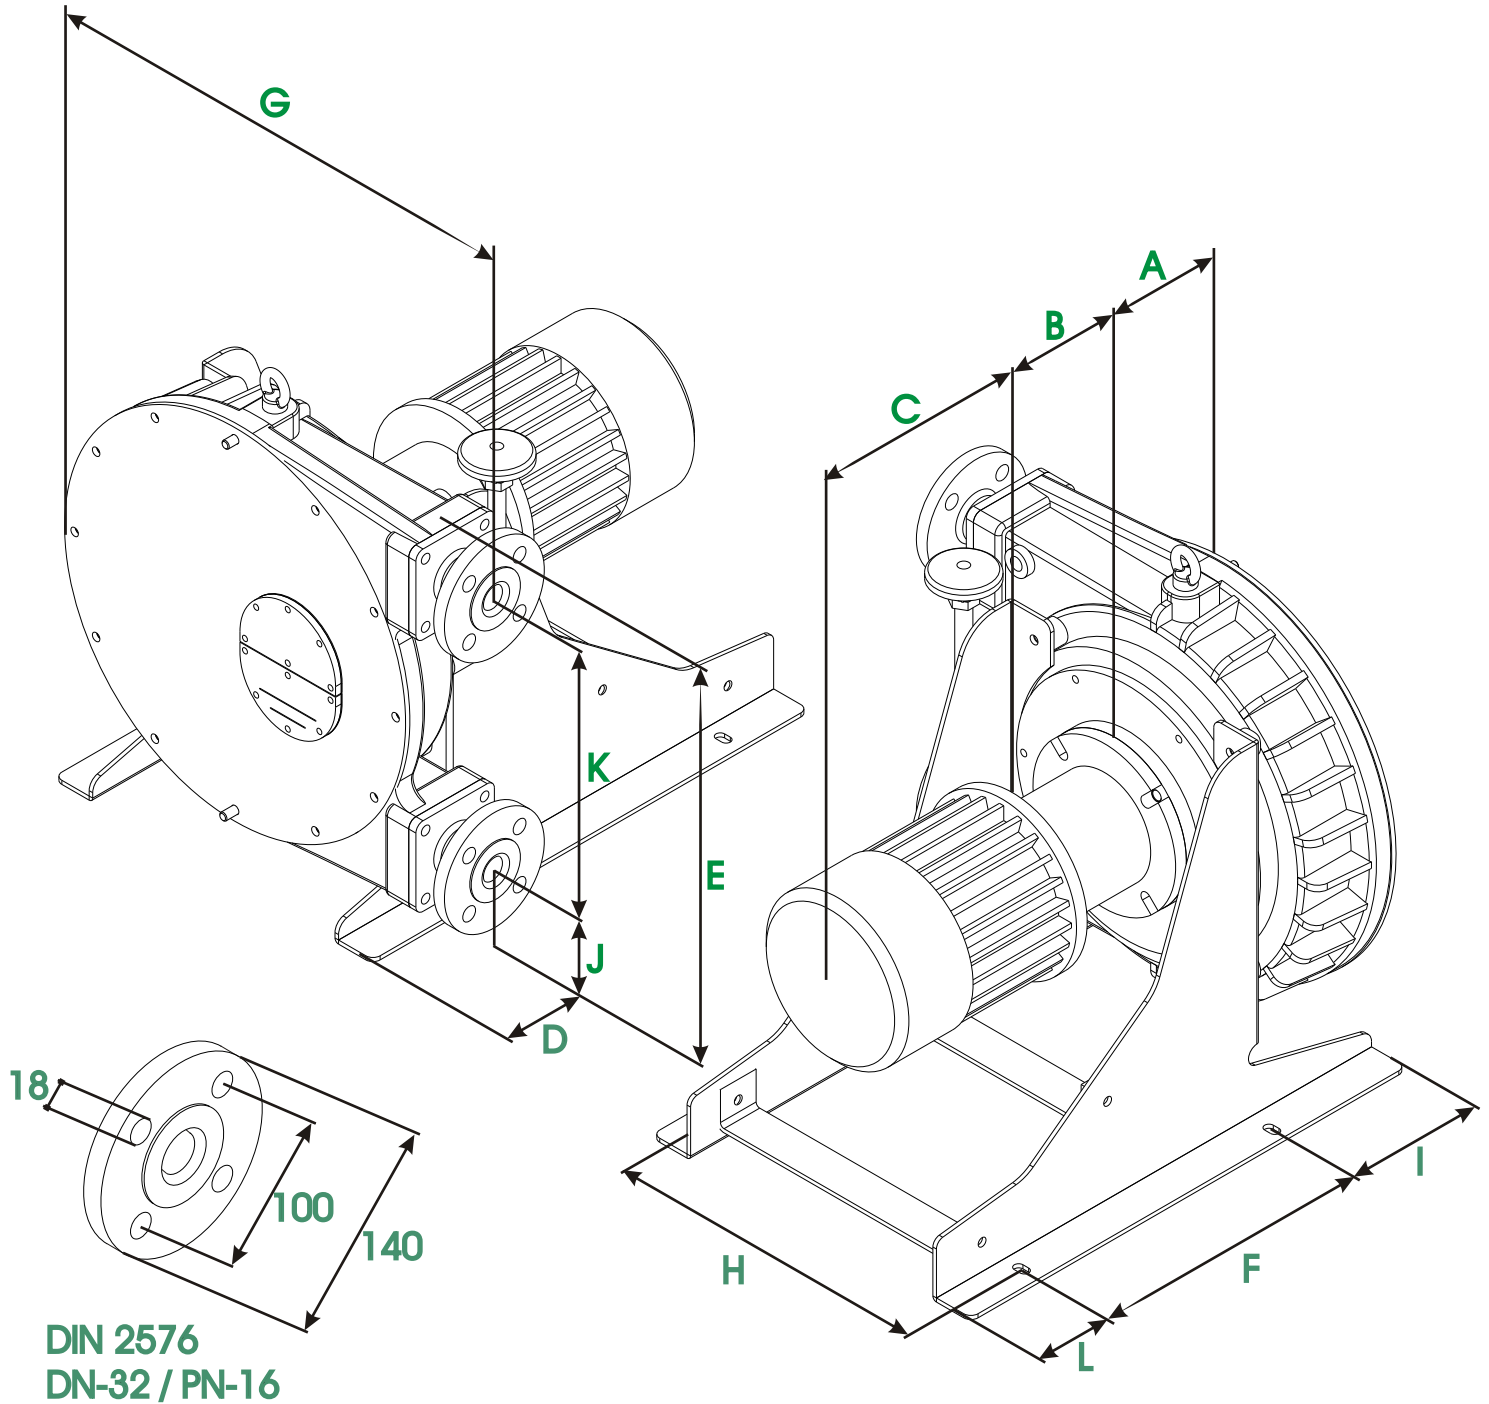

Industrial Peristaltic pumps

RBT-32B Dimensions

A	B	C	D	E	F	G	H	I	J	K	L
135	*	*		613	345	552	385	170	130	330	95

* To confirm according type and power driver.