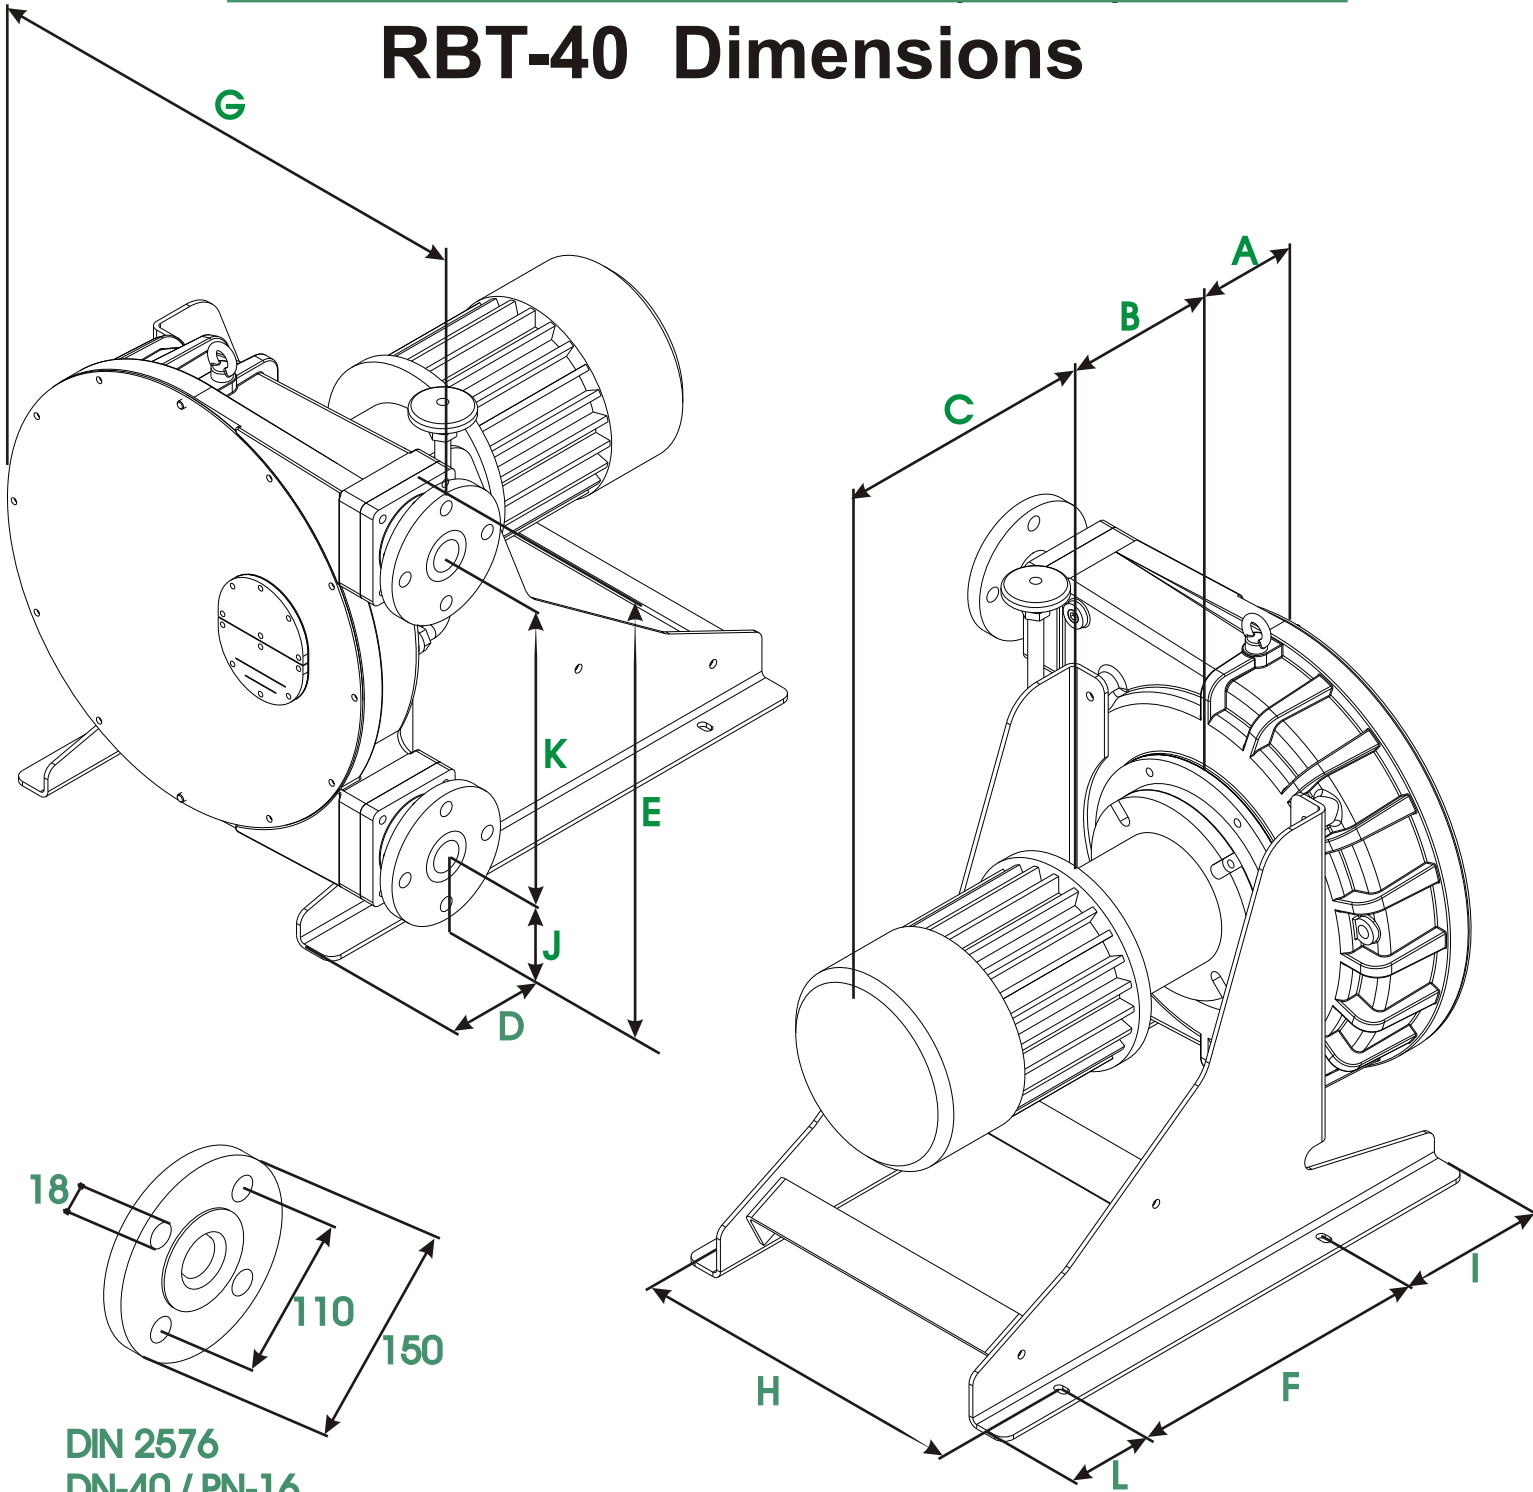

## RBT-40 Dimensions

A	B	C	D	E	F	G	H	I	J	K	L
151	*	*	79	645	415	633	456	200	159	412	115

\* To confirm according type and power driver.