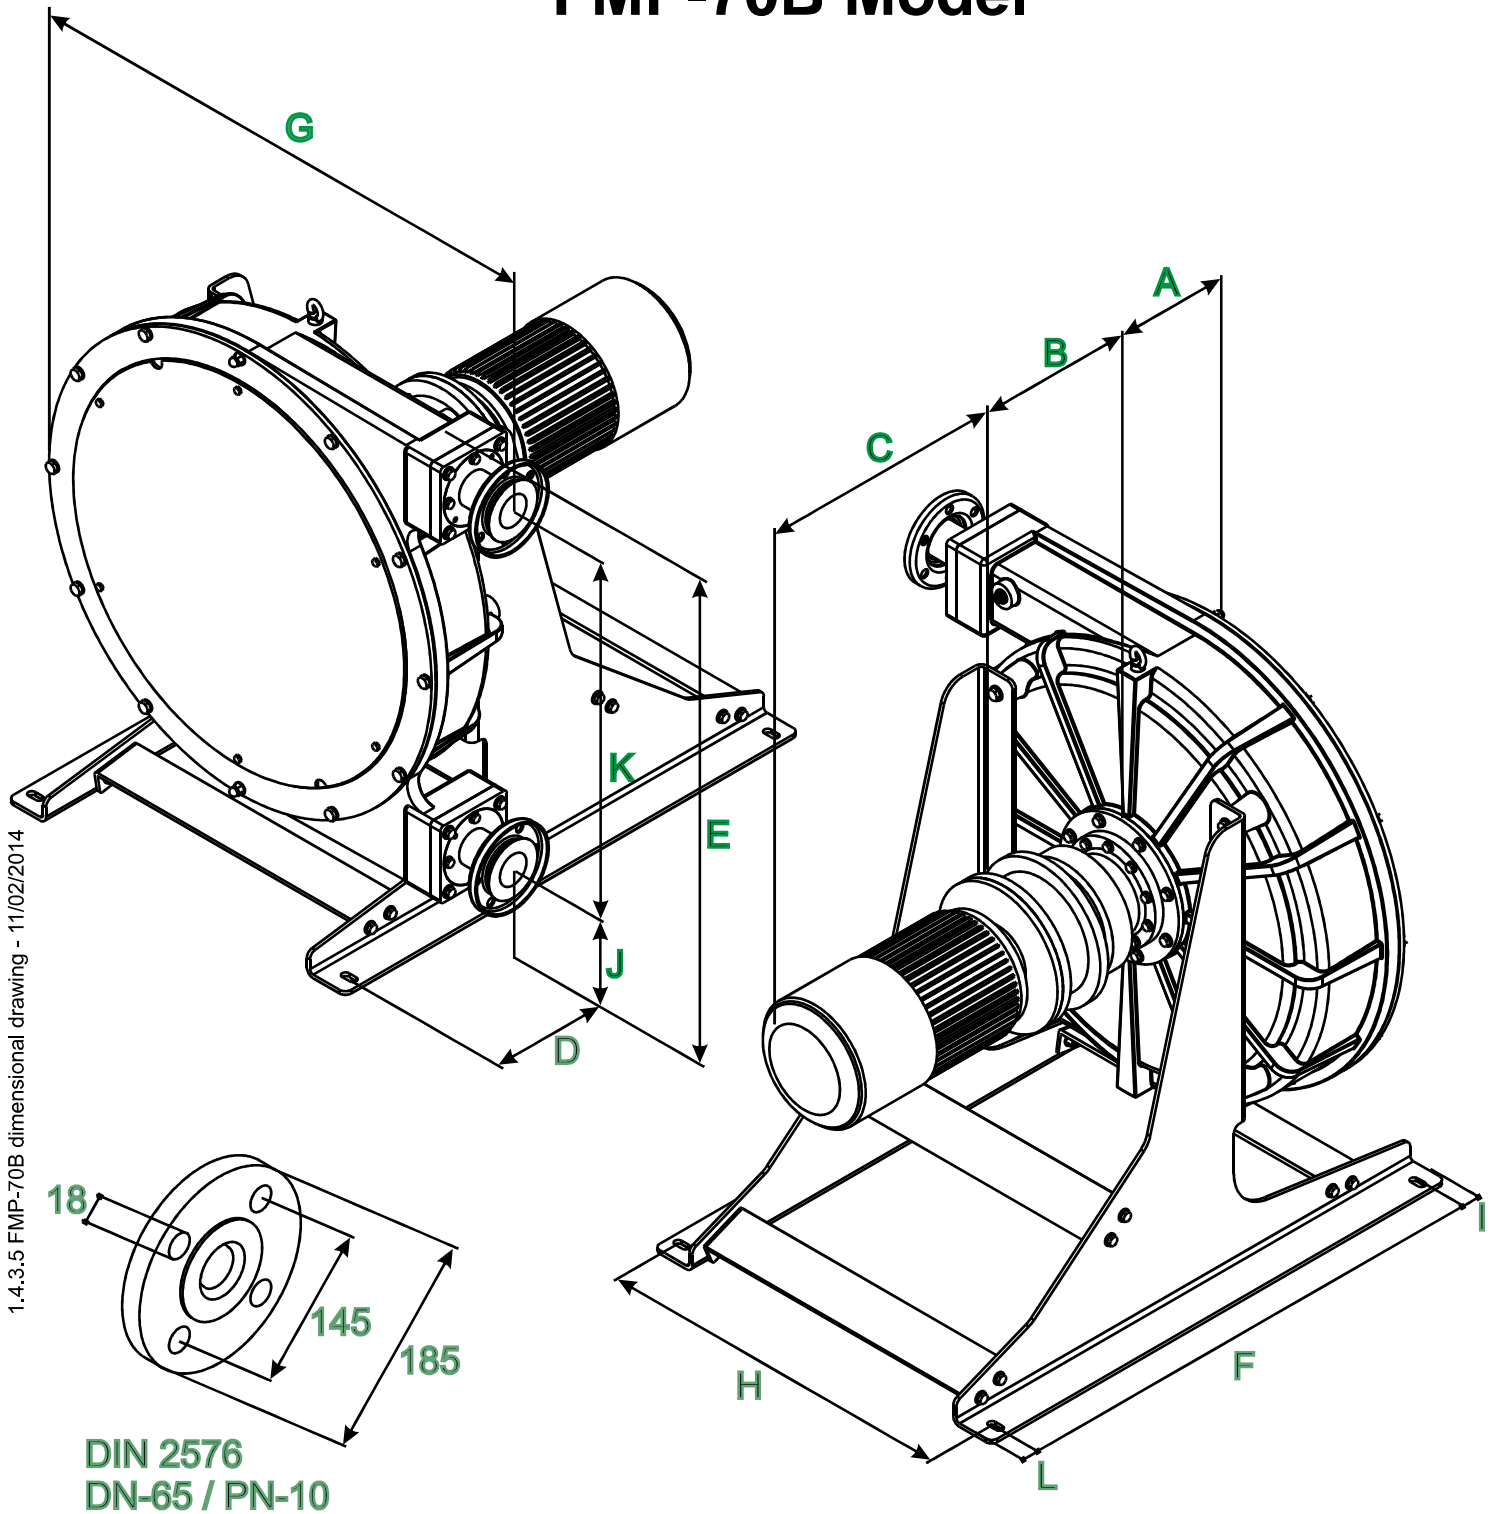

Industrial Peristaltic Pumps

FMP-70B Model

A	B	C	D	E	F	G	H	I	J	K	L
215	*	*	250	1124	1065	1100	790	40	240	784	40

* To confirm according type and power driver.